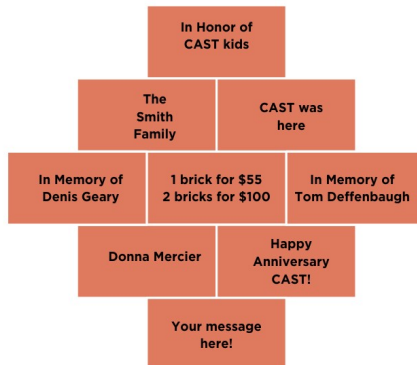

Bricks are 4x8 with space for 3 lines of text, 16-17 characters (including spacing and punctuation).

Special characters (heart, paw prints, etc.) may be available for an additional fee.

Bricks are \$55.00 for one brick or 2 for \$100.00.
A service charge will be added for credit and debit cards.